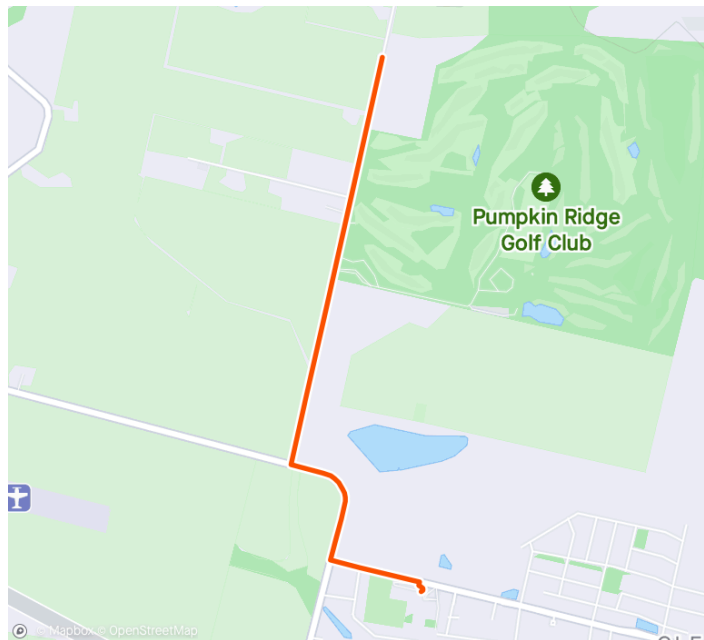

2024 Pumpkin Ridge 5K

<https://www.strava.com/routes/3232365609950777510>

3.1 mi
Distance

109 ft
Elevation Gain

44:48
Est. Moving Time

Route recommendations may be incomplete and/or inaccurate and may contain sections of private land and/or sections of terrain that could be challenging or hazardous. Always use your best judgement about the safety of road and trail conditions and follow traffic and property laws.

DIRECTION	DISTANCE
Proceed onto off-road waypoint. No data available	0.0 mi
Proceed onto off-road waypoint. No data available	0.0 mi
Left onto Northwest North Avenue	0.0 mi
Proceed onto Northwest North Avenue	0.0 mi
Right onto Northwest Mountaindale Road	0.2 mi
Proceed onto Northwest Mountaindale Road	0.3 mi
Continue on Northwest Old Pumpkin Ridge Road	0.5 mi
Proceed onto Northwest Old Pumpkin Ridge Road	0.7 mi
Proceed onto Northwest Old Pumpkin Ridge Road	1.0 mi
Proceed onto Northwest Old Pumpkin Ridge Road	1.3 mi
Proceed onto Northwest Old Pumpkin Ridge Road	1.5 mi
Proceed onto Northwest Mountaindale Road	2.5 mi
Left onto Northwest North Avenue	2.9 mi
Proceed onto off-road waypoint. No data available	3.1 mi
Arrive at Finish	3.1 mi