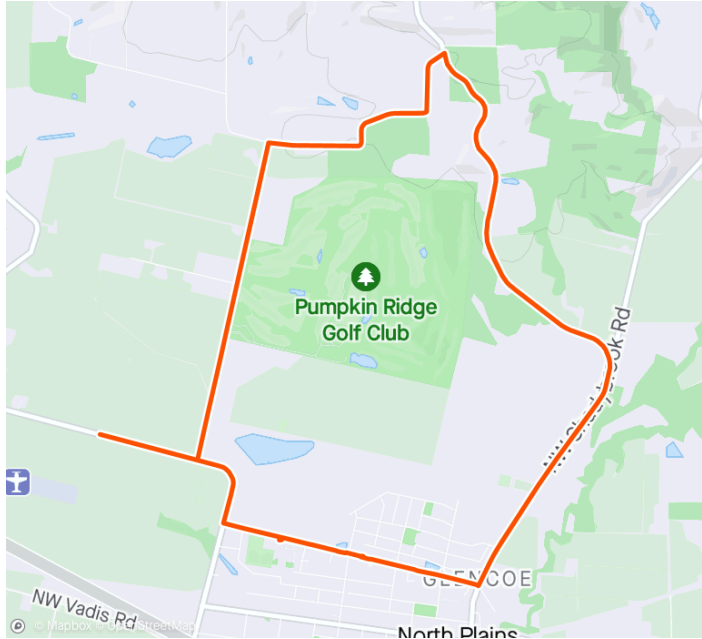

Proposed: Pumpkin Ridge Half Marathon

<https://www.strava.com/routes/3232168270493299062>

13.1 mi
Distance

842 ft
Elevation Gain

1:54:08
Est. Moving Time

Route recommendations may be incomplete and/or inaccurate and may contain sections of private land and/or sections of terrain that could be challenging or hazardous. Always use your best judgement about the safety of road and trail conditions and follow traffic and property laws.

DIRECTION	DISTANCE
Proceed onto off-road waypoint. No data available	0.0 mi
Right onto Northwest North Avenue	0.0 mi
Proceed onto Northwest North Avenue	0.0 mi
Proceed onto Northwest North Avenue	0.1 mi
Proceed onto Northwest North Avenue	0.3 mi
Proceed onto Northwest North Avenue	0.6 mi

DIRECTION	DISTANCE
Left onto Northwest Shadybrook Road	0.7 mi
Proceed onto Northwest Shadybrook Road	0.8 mi
Proceed onto Northwest Shadybrook Road	1.3 mi
Continue on Northwest Pumpkin Ridge Road	1.7 mi
Proceed onto Northwest Pumpkin Ridge Road	1.8 mi
Proceed onto Northwest Pumpkin Ridge Road	2.3 mi
Left onto Northwest Pumpkin Ridge Drive	3.1 mi
Proceed onto Northwest Pumpkin Ridge Drive	3.2 mi
Proceed onto Northwest Pumpkin Ridge Drive	3.5 mi
Left onto Northwest Old Pumpkin Ridge Road	4.0 mi
Proceed onto Northwest Old Pumpkin Ridge Road	4.3 mi
Proceed onto Northwest Mountaindale Road	5.2 mi
Proceed onto Northwest Mountaindale Road	5.5 mi
Proceed onto Northwest Mountaindale Road	5.6 mi
Proceed onto Northwest Mountaindale Road	6.2 mi
Left onto Northwest North Avenue	6.3 mi
Proceed onto Northwest North Avenue	6.5 mi
Proceed onto Northwest North Avenue	6.8 mi
Proceed onto Northwest North Avenue	7.3 mi
Left onto Northwest Shadybrook Road	7.3 mi
Proceed onto Northwest Shadybrook Road	7.5 mi
Proceed onto Northwest Shadybrook Road	8.0 mi
Continue on Northwest Pumpkin Ridge Road	8.2 mi